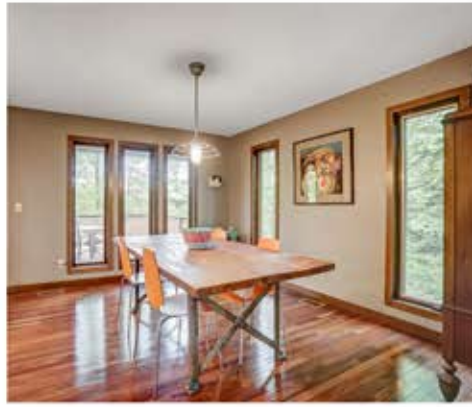

7031 Brabberton Pl. Columbus, OH 43235

Features

- One Story Ranch Style Home with Exterior of Brick & Cedar Siding
- Complete renovation and addition by professional contractor
- Located on a wooded lot on a cul-de-sac
- Two Car Carport
- Five Bedrooms
- Two Full Baths & One Half Bath
- Formal Living Room & Dining Room
- Wood Burning Fireplace
- Total Kitchen renovation and expansion featuring Quartz counters, island & stainless steel appliances
- Updated Baths
- First Floor Owner's Suite
- Updated Hardwood Floors on Entry Level
- Finished Lower Level with Walk-out
- Deck
- Roof -2012
- Forced Air Gas Furnace -2018
- Central Air Conditioning -2018
- Hot Water Heater -approx age 5-8 yrs
- Sump Pump -2019
- Outdoor sewer cleanout installed
- Insulated windows throughout
- Professional landscaping and retention wall
- Year Built - 1975
- Square Feet - 3,200 (Includes finished lower level)
- Lot Size - 96' x 157'
- Parcel# 610-164305-00
- Taxes - $6,835/yr.
- www.worthington.k2.oh.us/

Worthington Schools

(2020-2021 school year)

Elementary School - Bluffview Elementary School

Middle School - Perry Middle School

High School - Worthington Kilbourne High School

The information in this brochure is deemed reliable but not guaranteed.

KW CAPITAL PARTNERS

KELLERWILLIAMS.

100 E. Wilson Bridge Rd. Worthington, OH 43085

THECOLUMBUSTEAM.COM

614-888-6100

Homes@TheColumbusTeam.com