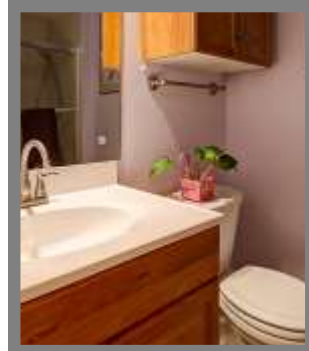

## DETAILS

- One Story Ranch Style Home with Brick & Vinyl Exterior
- Two Car Attached Garage with built-in storage cabinets
- Three Bedrooms
- Two Full Baths
- Master Suite
- Hardwood Floors
- Stainless Steel Appliances
- Finished Lower Level Recreation Room
- Interior Painted - 2016
- Elfa Closet Organizers
- Screened Porch
- Privacy Fenced Yard - 2017
- Paver Patio
- Roof - 2015
- Maintenance -free Fascia & Gutters
- Glass Block Windows
- Forced Air Gas Furnace - 2016
- Central Air - 2016
- Upgraded duct work and thermostat
- Year Built - 1964
- Square Feet - 1,439 (Includes finished lower level)
- Lot Size - 80' x 125'
- Taxes - \$3,939/yr.
- Parcel #010-130706-00
- Columbus Schools - [www.ccsch.us/](http://www.ccsch.us/)
- ABC Home Safe & Gas Line Warranty
- Disclosures available on MLS

## **Full Bath**

Ceramic tile floor, oak vanity with sink, mirror, wall storage cabinet, porcelain bathtub/shower with ceramic tile surround, hand held shower head, sliding glass doors, commode, recessed light